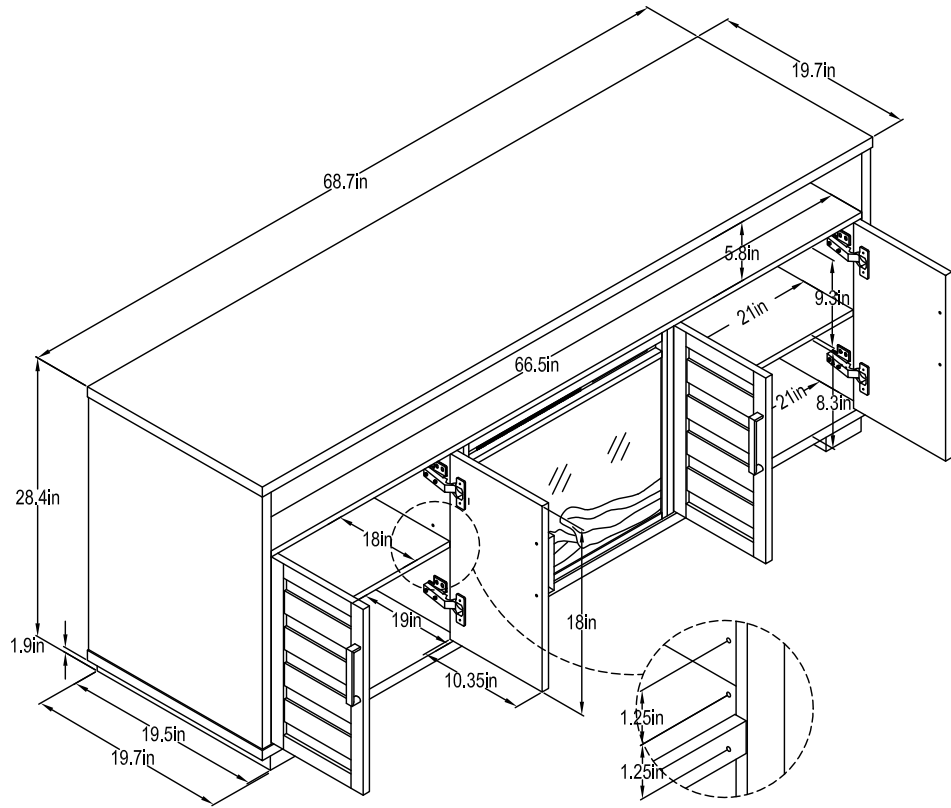

4532897COM -FIREPLACE CONSOLE

Wood Breakdown:
MDF 8%, PB 92%.
Total storage: 4 cubic feet

Overall Product Size:
68.7" W × 19.7" D × 28.4" H
174.4cm W × 50 cm D × 72.1cm H

Maximum Weight Capacities
Unit Weight: 177.65lbs. (80.75kg)