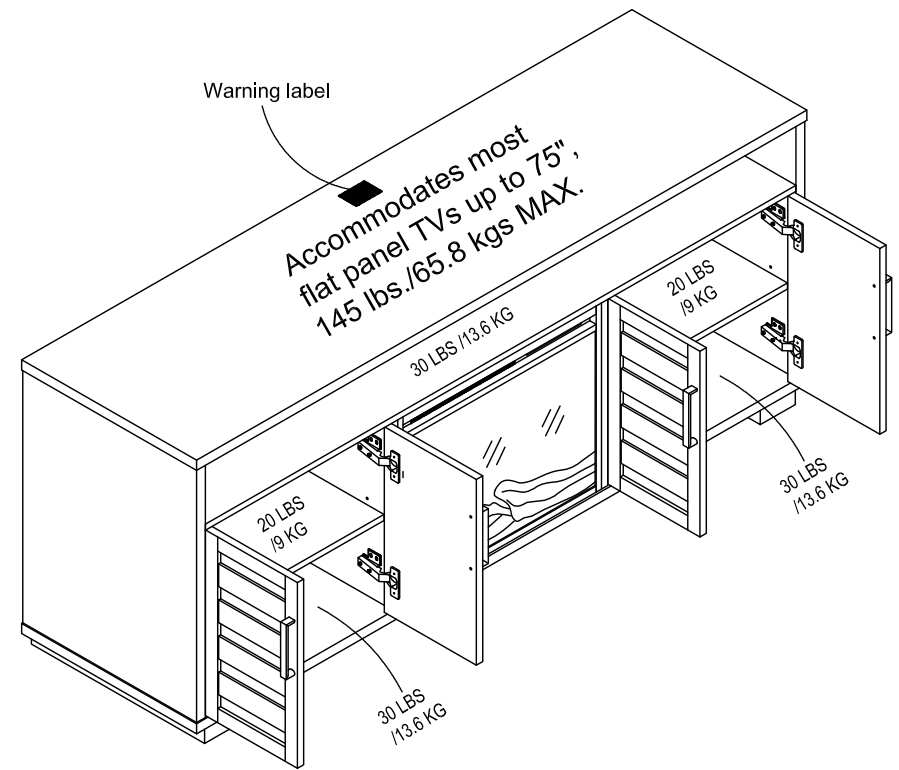

4532897COM -FIREPLACE CONSOLE

Wood Breakdown:
MDF 8%, PB 92%.
Total storage: 4 cubic feet

Overall Product Size:
68.7" W × 19.7" D × 28.4" H
174.4cm W × 50 cm D × 72.1cm H

Maximum Weight Capacities
Unit Weight: 177.65lbs. (80.75kg)